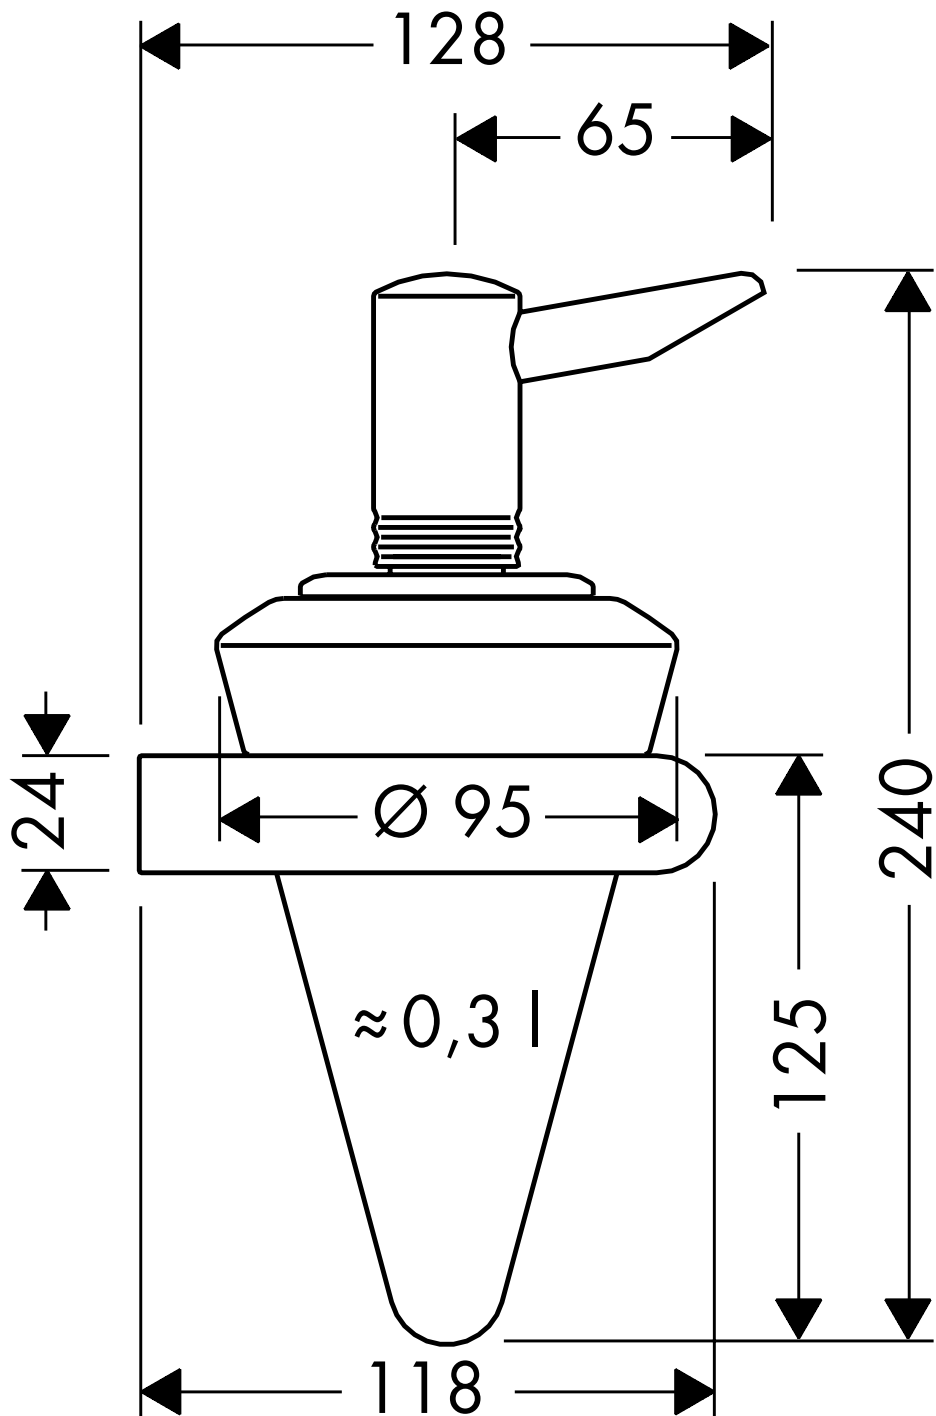

HANSGROHE Accessoires

Lotionspender
40519

hansgrohe

AXOR | PHARO